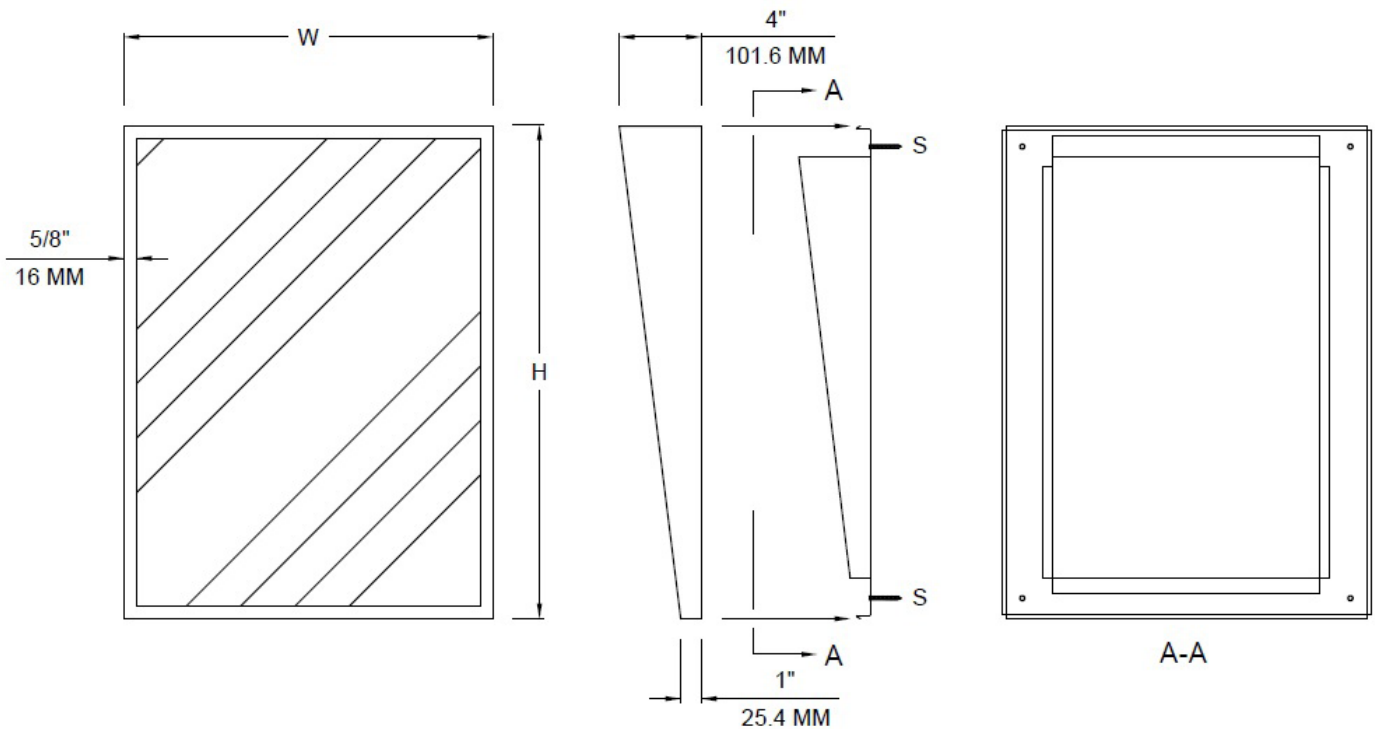

ADA Solid Fixed Tilt Mirror
M4300 & M4400
M4300/M4310 Frame Only
M4400/M4410 Framed Mirror

Architectural
Spec Sheet

6201 S. Zero Street
Fort Smith, AR 72903
(479) 646-3466
www.meekmirrors.com

◀ **MIRROR:** #1 Quality 1/4" (6MM) Thick Float Glass Mirror, electrolytic copper Back, Guaranteed for 15 Years against silver spoilage. Other Glazes available.

◀ **MIRROR PROTECTION:** Resilient ethafoam cushioning strips with ample provision for venting.

◀ **WALLPLATE:** 22 gauge (.76MM) lock forming quality corrosion-resistant galvanized steel.

◀ **FRAME:** Handed welded corners, both face & side, right angle formed. type 304, 18 gauge (1.06MM) stainless steel highly finished frame in satin brushed or bright polished. Fixed position with completely enclosed frame tapering from 4" (10CM) at top to 1" (2.54CM) at bottom. Max size 30"x36".