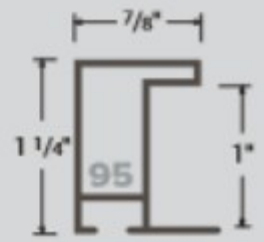

PROFILE 75

FINISH	FINISH DESCRIPTION	FINISH IMAGE
80	FROSTED SILVER	
20	ANODIC BLACK	
21	MATTE BLACK	

PROFILE 95

FINISH	FINISH DESCRIPTION	FINISH IMAGE
10	GRAPHITE	
14	GERMAN SILVER	
21	MATTE BLACK	
23	ANTIQUE GOLD	
224	MATTE WHITE	
429	BR ANODIC BLACK	
470	BR SATIN NICKEL	
478	BR SATIN PEWTER	