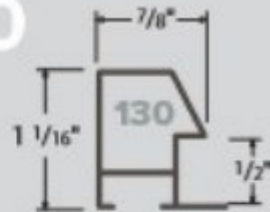

PROFILE 130

FINISH	FINISH DESCRIPTION	FINISH IMAGE
52	BRIGHT WHITE	
400	SATIN ALUMINUM	
414	GERMAN SILVER	
421	SATIN BLACK	
423	SATIN ANTIQUE GOLD	
475	SATIN CHOCOLATE